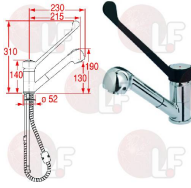

GASTROFIT

3759140 SPOUT, S SHAPED \varnothing 18x220 mm

GASTROFIT

3759145 HANDLE STELLA RED PLATE

GASTROFIT

3759122 SINGLE-HOLE MIXER WITH LONG LEVER
spout 215 mm
connection \varnothing 1/2"F
mounting hole 35 mm

GASTROFIT

3759166 HOSE \varnothing 3/8" X 350 mm

GASTROFIT

Suitable for:

3359076 TAP WORM FOR MIXER

GASTROFIT

3759141 BLUE PLATE STELLA HANDLE

GASTROFIT

2101497 CARTRIDGE \varnothing 40x30.5 mm PIN 10x10.4 mm
for models with extractable spout

GASTROFIT

3759167 BLACK SMALL CLINICAL LEVER

GASTROFIT

Suitable for:

3759123 SINGLE-HOLE MIXER WITH LONG LEVER

dual jet extractable shower
mounting hole 35 mm

GASTROFIT

3359357 PULL-OUT SPRAY HEAD \varnothing 1/2" M

GASTROFIT

5052348 EXTRACTABLE SHOWER HOSE \varnothing 1/2"

GASTROFIT

3759163 SINK MOUNTED TWO-HOLE TAP

spout \varnothing 18 x 250 mm
mounting distance 160 mm
fittings \varnothing 3/4"