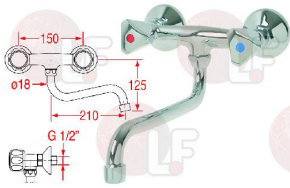

GASTROFIT

3759118 WALL MOUNTED TWO-HOLE TAP
spout \varnothing 18x250 mm
distance between holes 150 mm
connections \varnothing 1/2"

GASTROFIT

3759141 BLUE PLATE STELLA HANDLE

GASTROFIT

3759147 "C" SPOUT \varnothing 18x250 mm

GASTROFIT

Faucets and mixers

Suitable for:

3359996 RED SHORT LEVER HANDLE

GASTROFIT

3359998 QUICK FITTING HEAD VALVE LH

GASTROFIT

3759143 HOSE \varnothing 1/2" M10x1 L 400 mm male long

GASTROFIT

3359076 TAP WORM FOR MIXER

GASTROFIT

3759145 HANDLE STELLA RED PLATE

GASTROFIT

Faucets and mixers

Suitable for:

3759119 WALL MOUNTED TWO-HOLE TAP
spout \varnothing 18x210 mm
distance between holes 150 mm
connections \varnothing 1/2"

GASTROFIT

3759140 SPOUT, S SHAPED \varnothing 18x220 mm

GASTROFIT

3759145 HANDLE STELLA RED PLATE

GASTROFIT

3759122 SINGLE-HOLE MIXER WITH LONG LEVER
spout 215 mm
connection \varnothing 1/2"F
mounting hole 35 mm